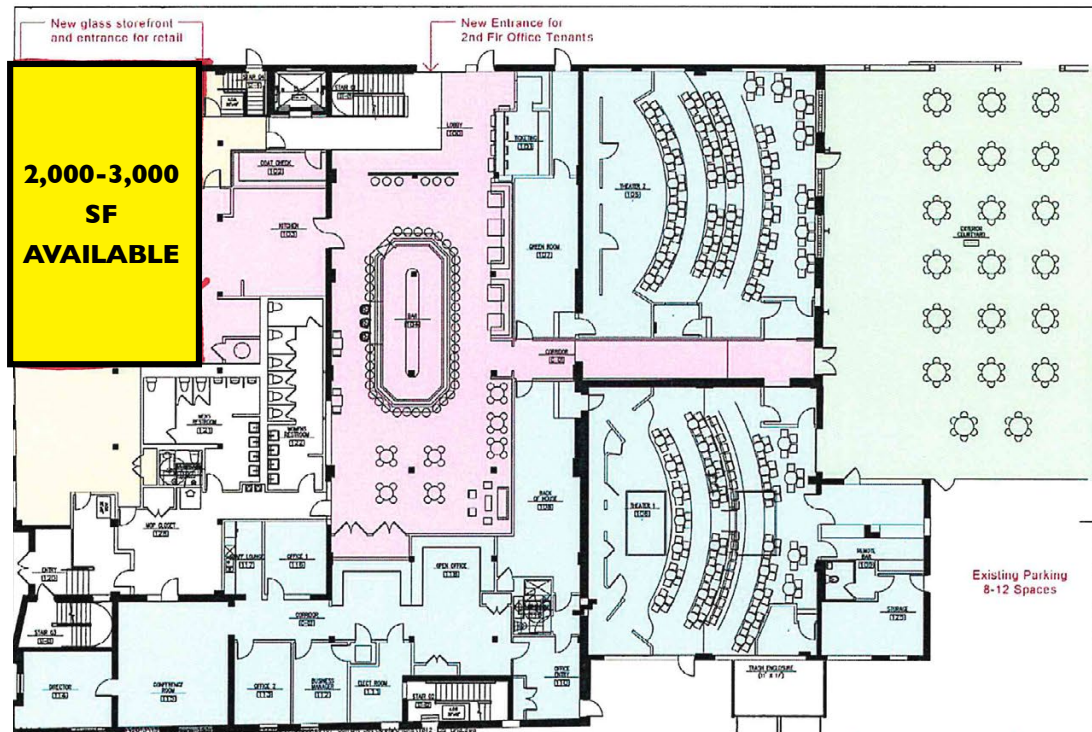

2,000 - 3,000 SF Available

NOW OPEN

The IO Theater
CHICAGO

LOCATION AERIAL

CONTACT INFORMATION

Joe Goodman
Director of Leasing
Direct: 847-906-5023
jgoodman@terraco realestate.com

Terraco Real Estate Development & Management
3201 Old Glenview Road | Suite 300
Wilmette, Illinois 60091
www.terraco realestate.com